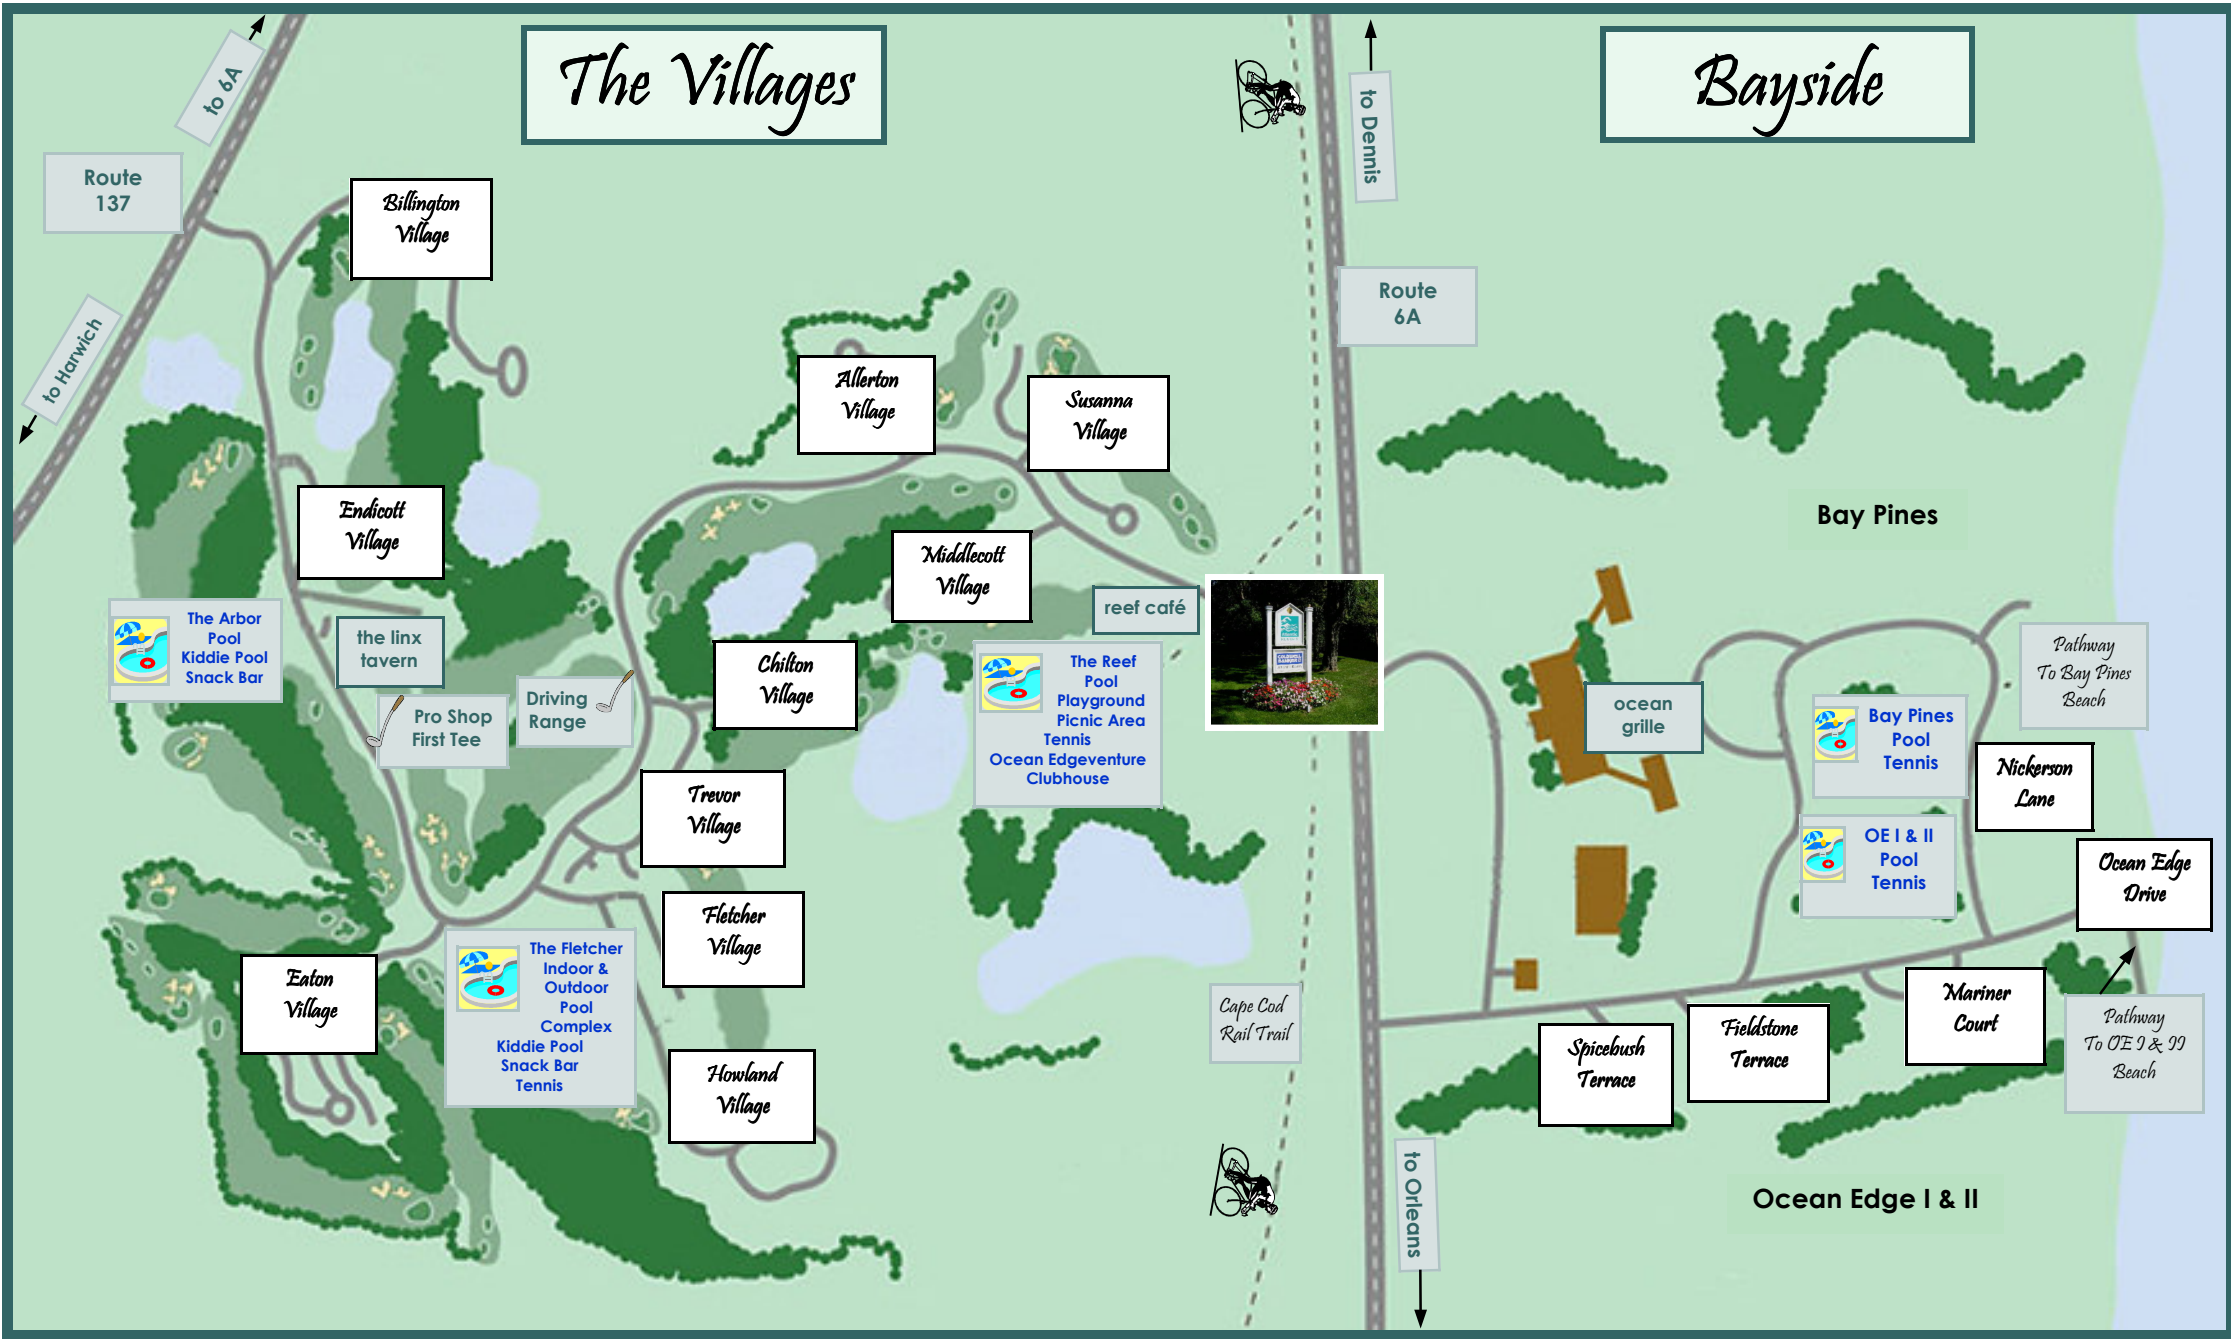

The Villages

Bayside

Route 137

to 6A

to Harwich

Billington Village

Allerton Village

Susanna Village

Endicott Village

Middlecott Village

The Arbor Pool Kiddie Pool Snack Bar

the linx tavern

Pro Shop First Tee

Driving Range

Chilton Village

reef café

The Reef Pool Playground Picnic Area Tennis Ocean Edgeventure Clubhouse

Trevor Village

Fletcher Village

Eaton Village

The Fletcher Indoor & Outdoor Pool Complex Kiddie Pool Snack Bar Tennis

Howland Village

Route 6A

to Dennis

ocean grille

Bay Pines Pool Tennis

OE I & II Pool Tennis

Nickerson Lane

Pathway To Bay Pines Beach

Ocean Edge Drive

Pathway To OE I & II Beach

Mariner Court

Spicebush Terrace

Fieldstone Terrace

Ocean Edge I & II

Cape Cod Rail Trail

to Orleans